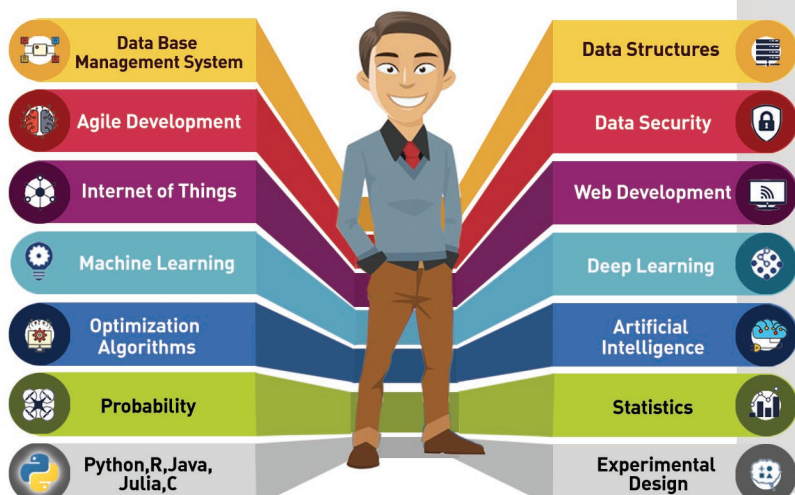

B.Tech Programme

Artificial Intelligence and Data Science

Dualistic winner of the
"AICTE CII – Best Industry
Linked Department"

Prominent Features

- Integrated curriculum developing industry-ready Data Science graduates.

- 30% of courses delivered by Adjunct Faculty and industry resource persons from leading industry IBM, CTS, InfoSys, and Vee Tech.
- 100% placements with lucrative salaries and Internship offers from leading MNC's.

Scope & Opportunities

- The department is a front runner in the college providing 100% placements
- Our students will get placements in top notch companies who are exclusively hiring Data Engineers like Microsoft, Google, IBM, CISCO, Infosys, Optimum Insight, Datacorp, TCS, CTS.....

Specialized Programme
Specific Laboratory Facilities

COURSES

Why AI & DS @ Sona

- Master the skill sets of a Data Engineer
- Explicate and Transform data to better decision-making
- Derive strategies and new innovations with core data analytical skills
- Break through the emerging technologies like Block chain, Neural Networks and AI
- Apply the learned concepts in solving real-time scenarios